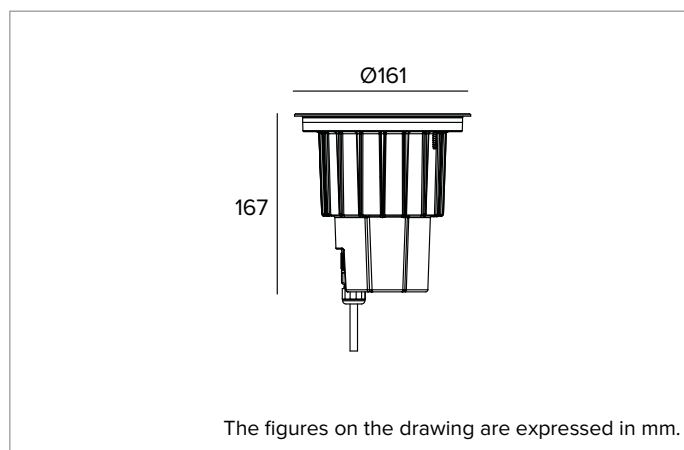

E016WWH827ELCSS | KEPLERO 160 Wall Washer

Compact inground Wall Washer projector equipped with LED sources

		2700K	H(m)	D1(m)	D2(m)	E _{max} (lx)	
		Ra80		34°	84°		
Fixture Power	14W	1	0.70	1.87	863		
Source Flux	1823lm	2	1.40	3.75	216		
Fixture Flux	918lm	3	2.10	5.62	96		
Efficacy	67lm/W	4	2.81	7.49	54		
TS1152	I _{max} =537cd/klm	I _{max}	979cd	5	3.51	9.36	35

Optic: WALL WASHER

Beam angles: WW

Optical efficiency: 50%

Fixture flux: 918lm

Luminous efficacy: 67lm/W

Photobiological safety: Compliant with RG1 low risk group

MECHANICAL CHARACTERISTICS

Die-cast aluminium body with 3 layers of protection: anodised, cataphoresis and black paint. Brushed stainless steel (AISI 316) ultra flat decorative ring with bevelled edge (natural finish). Version with extra-clear protective glass. Anti theft stainless steel A4 Torx screws.